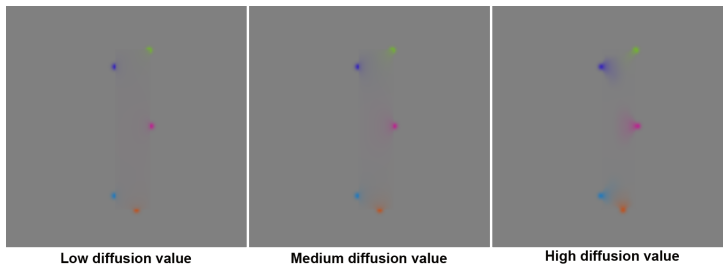

Diffusion slider control

The Healing Brush, Spot Healing Brush, and Patch tool in Photoshop have a Diffusion slider which controls how quickly the pasted region adapts to the surrounding image.

As a general guideline, low slider values are good for images with grain or fine details whereas high values are good for smooth images.

Examples: Photoshop healing in action

Let's go through some of the examples to illustrate how to use the Photoshop healing feature.

Example 1

In the below example, a rectangular region from the left image has been pasted into the right image

The following three images demonstrate the effect of increasing Diffusion slider.

Example 2

Next, we will remove the two bulbous objects from an image.

Image with two bulbous objects on top left corner

Top left corner healed in PS CC 2014 using Patch tool