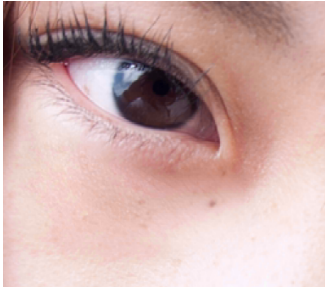

Diffusion slider control

The Healing Brush, Spot Healing Brush, and Patch tool in Photoshop have a Diffusion slider which controls how quickly the pasted region adapts to the surrounding image.

As a general guideline, low slider values are good for images with grain or fine details whereas high values are good for smooth images.

Examples: Photoshop healing in action

Let's go through some of the examples to illustrate how to use the Photoshop healing feature.

Example 1

In the below example, a rectangular region from the left image has been pasted into the right image

The following three images demonstrate the effect of increasing Diffusion slider.

Example 2

Next, we will remove the two bulbous objects from an image.

Image with two bulbous objects on top left corner

Top left corner healed in PS CC 2014 using Patch tool

Example 3

The new healing algorithm is better in diffusing the color and spreading them over an area. However, you need to be very clear about the area being sampled or filled. For soft selection, Photoshop thresholds the soft selection at 128 to display an 8-bit mask. As a result, the screen feedback in patch tool can misrepresent what user is actually sampling or trying to heal. This can manifest itself in bright or dark color contamination at the boundary of the filled area, which will be spread over the filled area. The new algorithm is enhanced to deal with very soft brushes. To limit the contamination, you may want to try different diffusion slider values and be careful with the sampling region. The patch tool can be prone to this sort of error as illustrated in the next example.